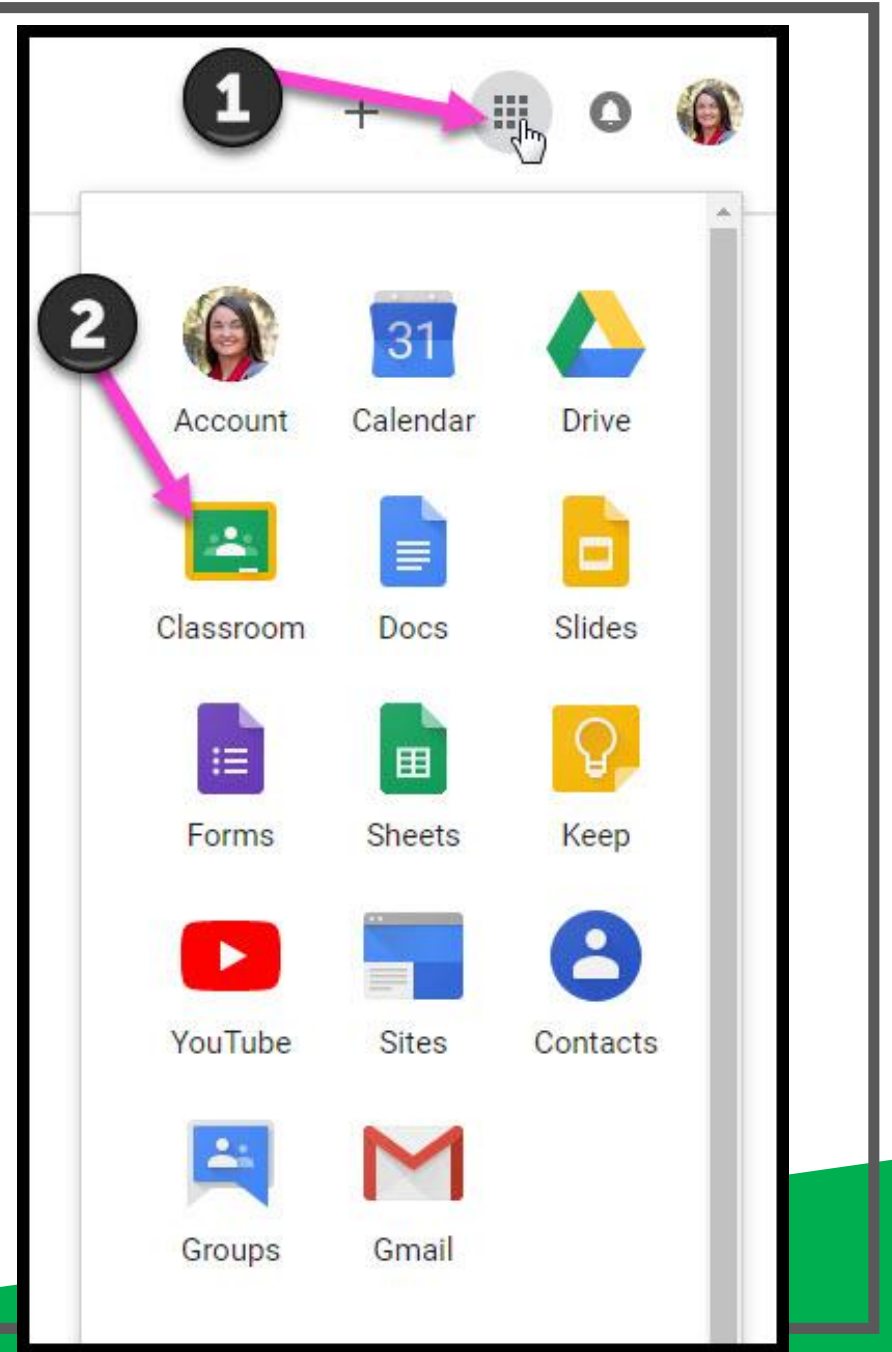

MY ACCOUNT

GROUPS

Navigating Classroom

1

Click on the waffle button and then the [Google Classroom](#) icon.

Navigating Classroom

2

Click on the class you wish to view.

Navigating Classroom

 = High Interest for Parents

3

Page tools
(Left side)

The screenshot shows a Classroom page for '3rd hour Science'. The interface includes a top navigation bar with a menu icon (1), the current class name (2), and tabs for 'Stream' (3), 'Classwork' (4), and 'People' (5). On the right side of the top bar are a waffle button (6) and a profile picture (7). The main content area features a header for the class (2) with an illustration of tools, an 'Upcoming' section (8) with a 'View all' link, a sharing box, and a section for class updates (9) with a 'See when new assignments are posted' option. A legend at the bottom maps the numbers to their respective UI elements.