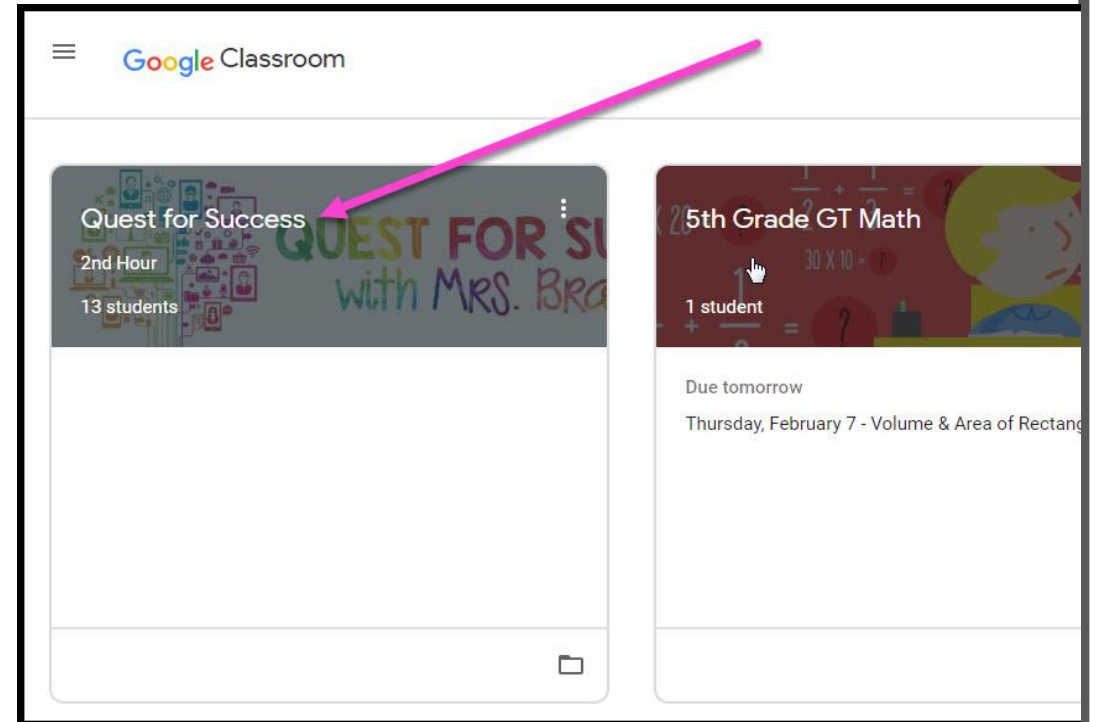

MY ACCOUNT

GROUPS

Navigating Classroom

1

Click on the waffle button and then the [Google Classroom](#) icon.

Navigating Classroom

2

Click on the class you wish to view.

Navigating Classroom

 = High Interest for Parents

3

Page tools
(Left side)

The screenshot shows a Classroom page for '3rd hour Science'. The interface includes a top navigation bar with a menu icon (1), the current class name (2), and tabs for 'Stream' (3), 'Classwork' (4), and 'People' (5). On the right side of the top bar are a waffle button (6) and a profile picture (7). The main content area features a header for the class (2) with an illustration of tools, an 'Upcoming' section (8) with a 'View all' link, a sharing box, and a section for class updates (9) with a 'See when new assignments are posted' option. A legend at the bottom maps the numbers to their respective UI elements.