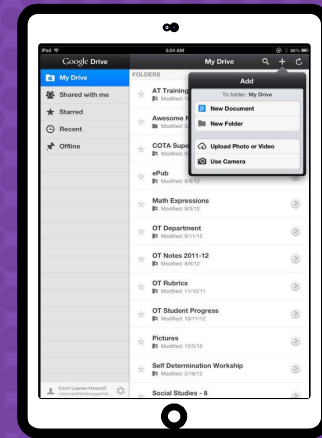

Navigating Classroom

4

Assignment details

The screenshot shows the Classroom interface with the following elements highlighted by numbered callouts:

- 1** Classwork Tab
- 2** View your work
- 3** Google Calendar and Class Drive folder
- 4** People
- 5** All topics
- 6** Benchmark Tests
- 7** Assignment Title: For the Week of September 2 - 6
- 8** Assignment Due Date: Due Today
- 9** Assignment Status: Assigned
- 10** Attached files/links: Day 1 - Multistep Equatio... PDF, Day 2 - Variables on Both... PDF, Day 3 - Infinite & No Solu... PDF, Day 4 - Algebraic Propor... PDF
- 11** Click to view assignment: View Assignment

1 Classwork Tab

2 See your Grades

3 See Due Dates

4 View your files

5 Topics available

6 Topic Headings

7 Assignment Title

8 Assignment Due Date

9 Assignment Status

10 Attached files/links

11 Click to view assignment

ACCESS

ANYWHERE

ANDROID

IPHONE

TABLET